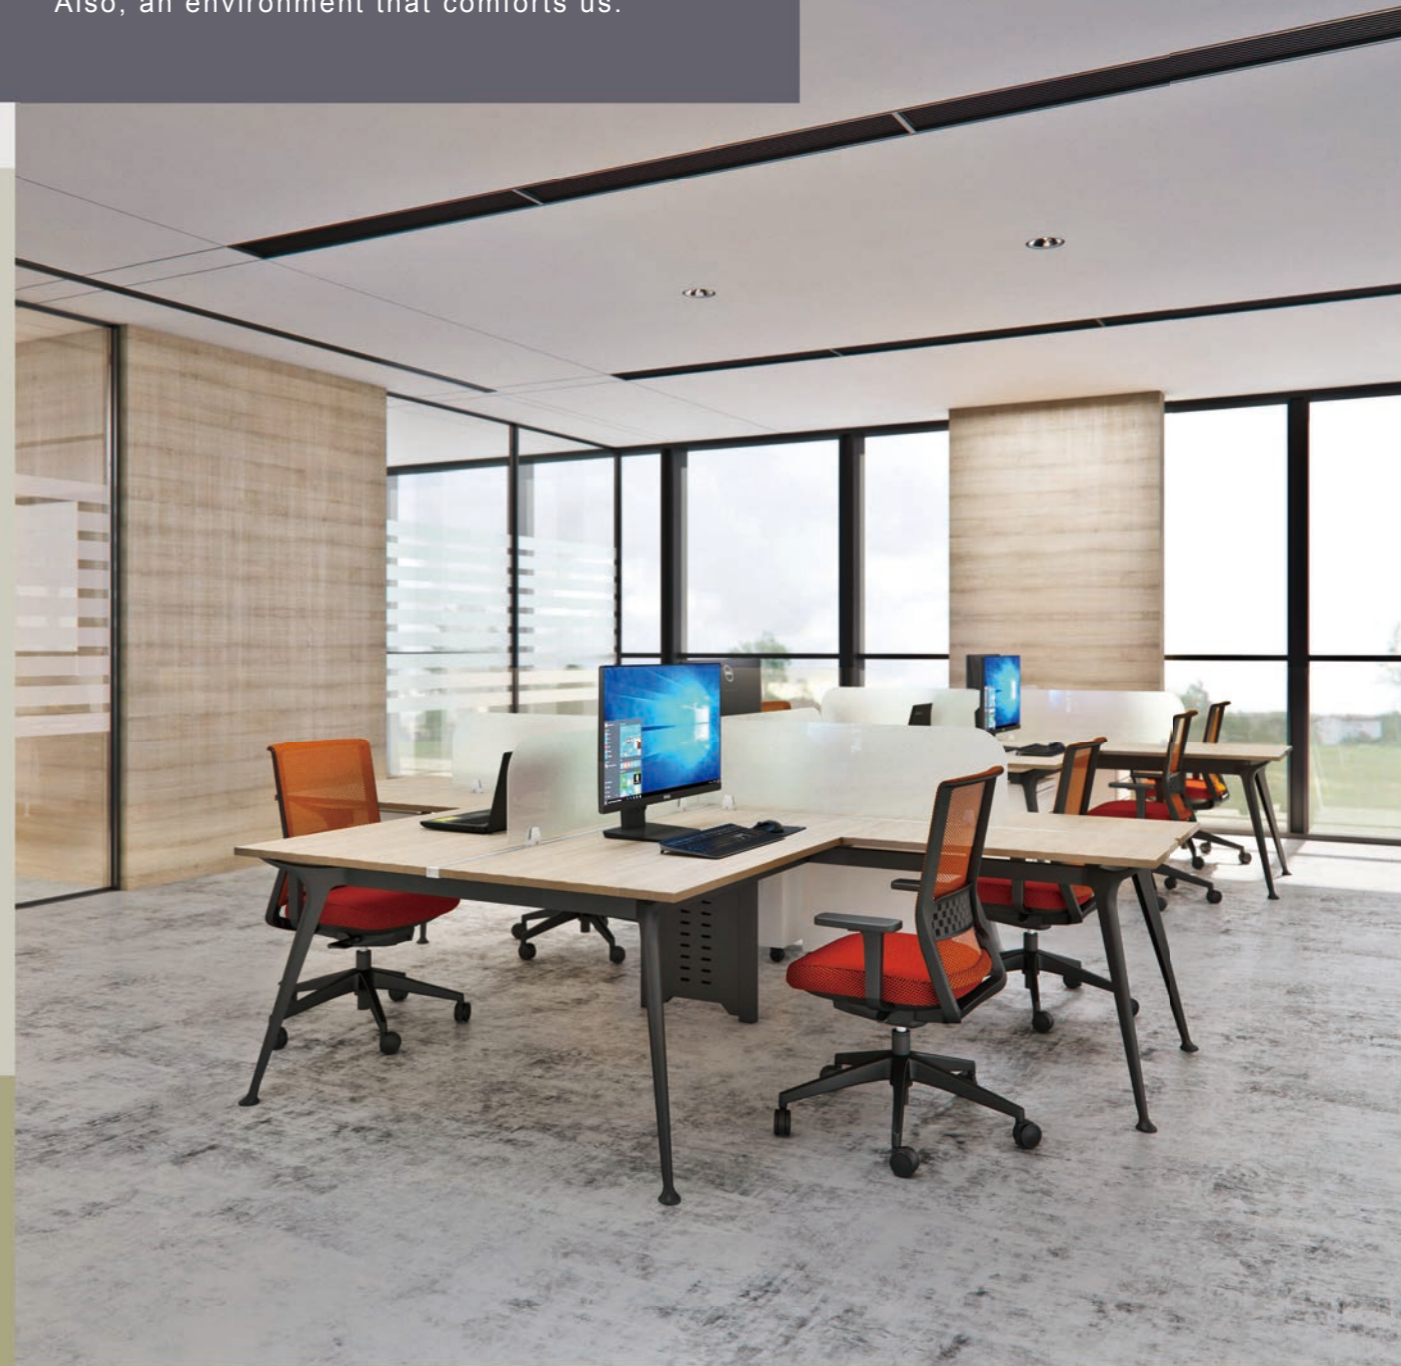

TGL SYSTEM

A good working environment.

An environment for deeply thinking.

Also, an environment that comforts us.