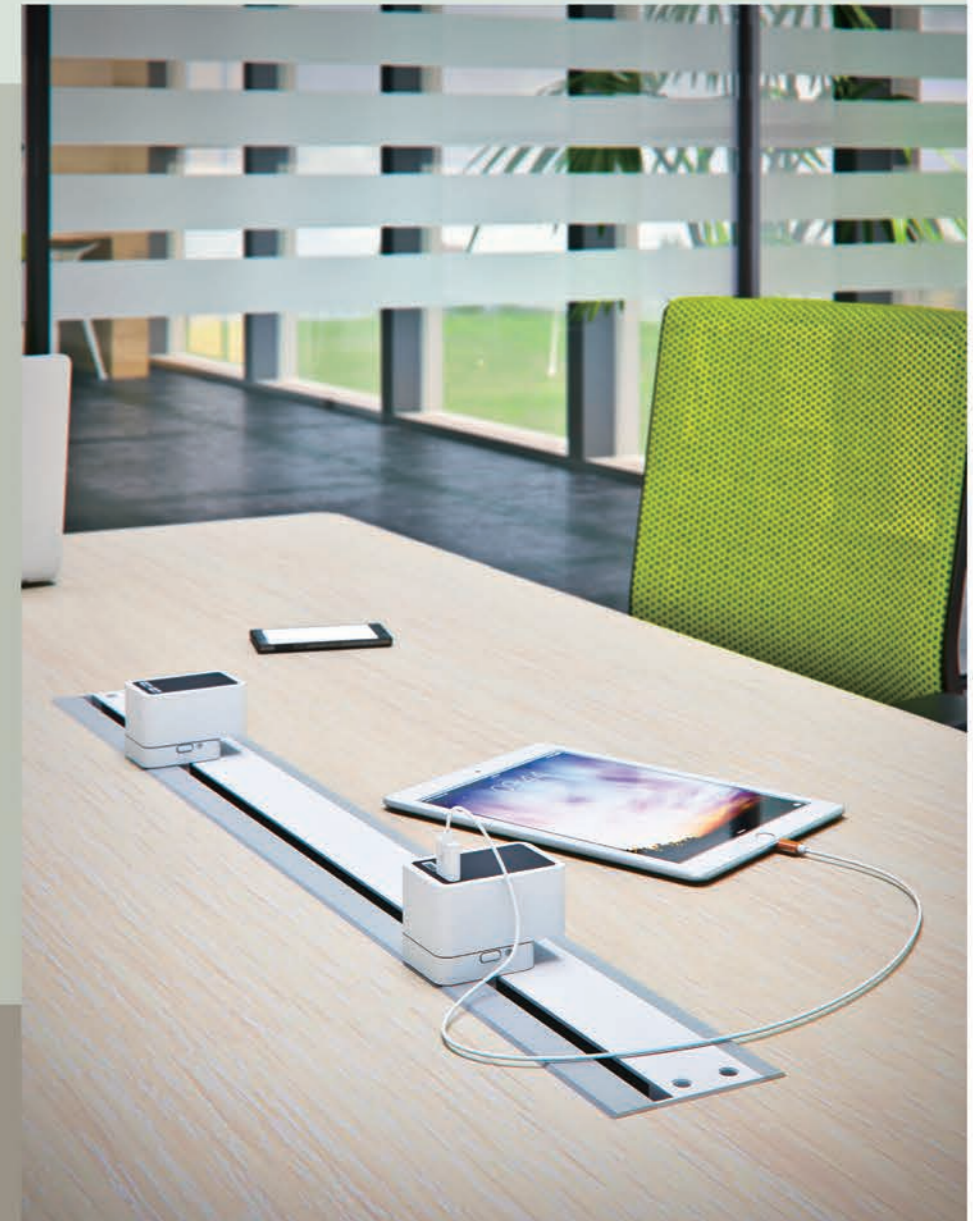

TGL SYSTEM

Lively design conveys the most inflection communication. Bright color with imagination of evident space brings the beautiful encounters between guest and receptionist every day.

TGL SYSTEM

Simple and neat lines, the combination of modern
Sajik creative fusion of diverse design element,
perfect footnote left office.